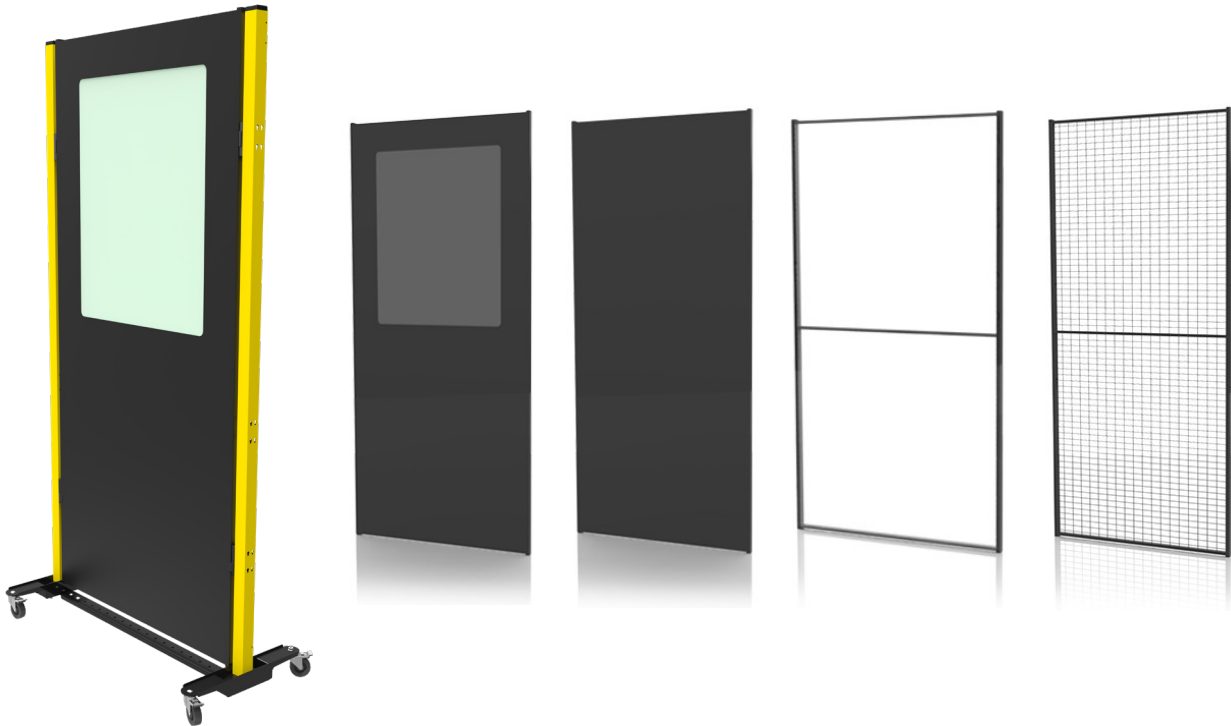

# Portable panels/shields

---

## Portable Panels/Shields with either panels in sheet metal, plastic or mesh

- ★ A flexible system when you need to divide spaces or people; room dividers, walkways, office landscape, production environments, etc.
- ★ Hence the panels and screens are portable the system gives you big flexibility.
- ★ You can easily combine several screens to have wider dividers.
- ★ The standard panel height is 2200 mm and are available in sheet metal, sheet metal with window, plastic (PETG) and mesh.
- ★ Our plastic panels (PETG) can withstand temperatures of up to 60 degrees and are available in transparent plastic.